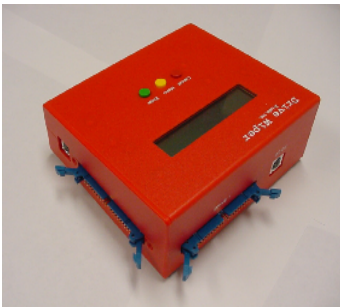

VOOM DRIVEWIPER

SECURE HIGH PERFORMANCE DATA DESTRUCTION

Your secure data destruction needs are increasing, hard drive capacities are increasing, but your ability to clean hard drives is not keeping pace. The VOOM DriveWiper breaks the speed barrier at up to 8 GB per minute (2 drives at once). Use the VOOM DriveWiper and wipe ALL data off of hard drives FAST!

EASY TO USE, EASY TO EXPAND

VOOM DriveWiper is incredibly easy to use. A simple 3 button interface and straightforward easy to understand display. DriveWiper works very well with laptop adapters and SATA converters enable secure data destruction on any ATA or SATA drive as quickly as possible.